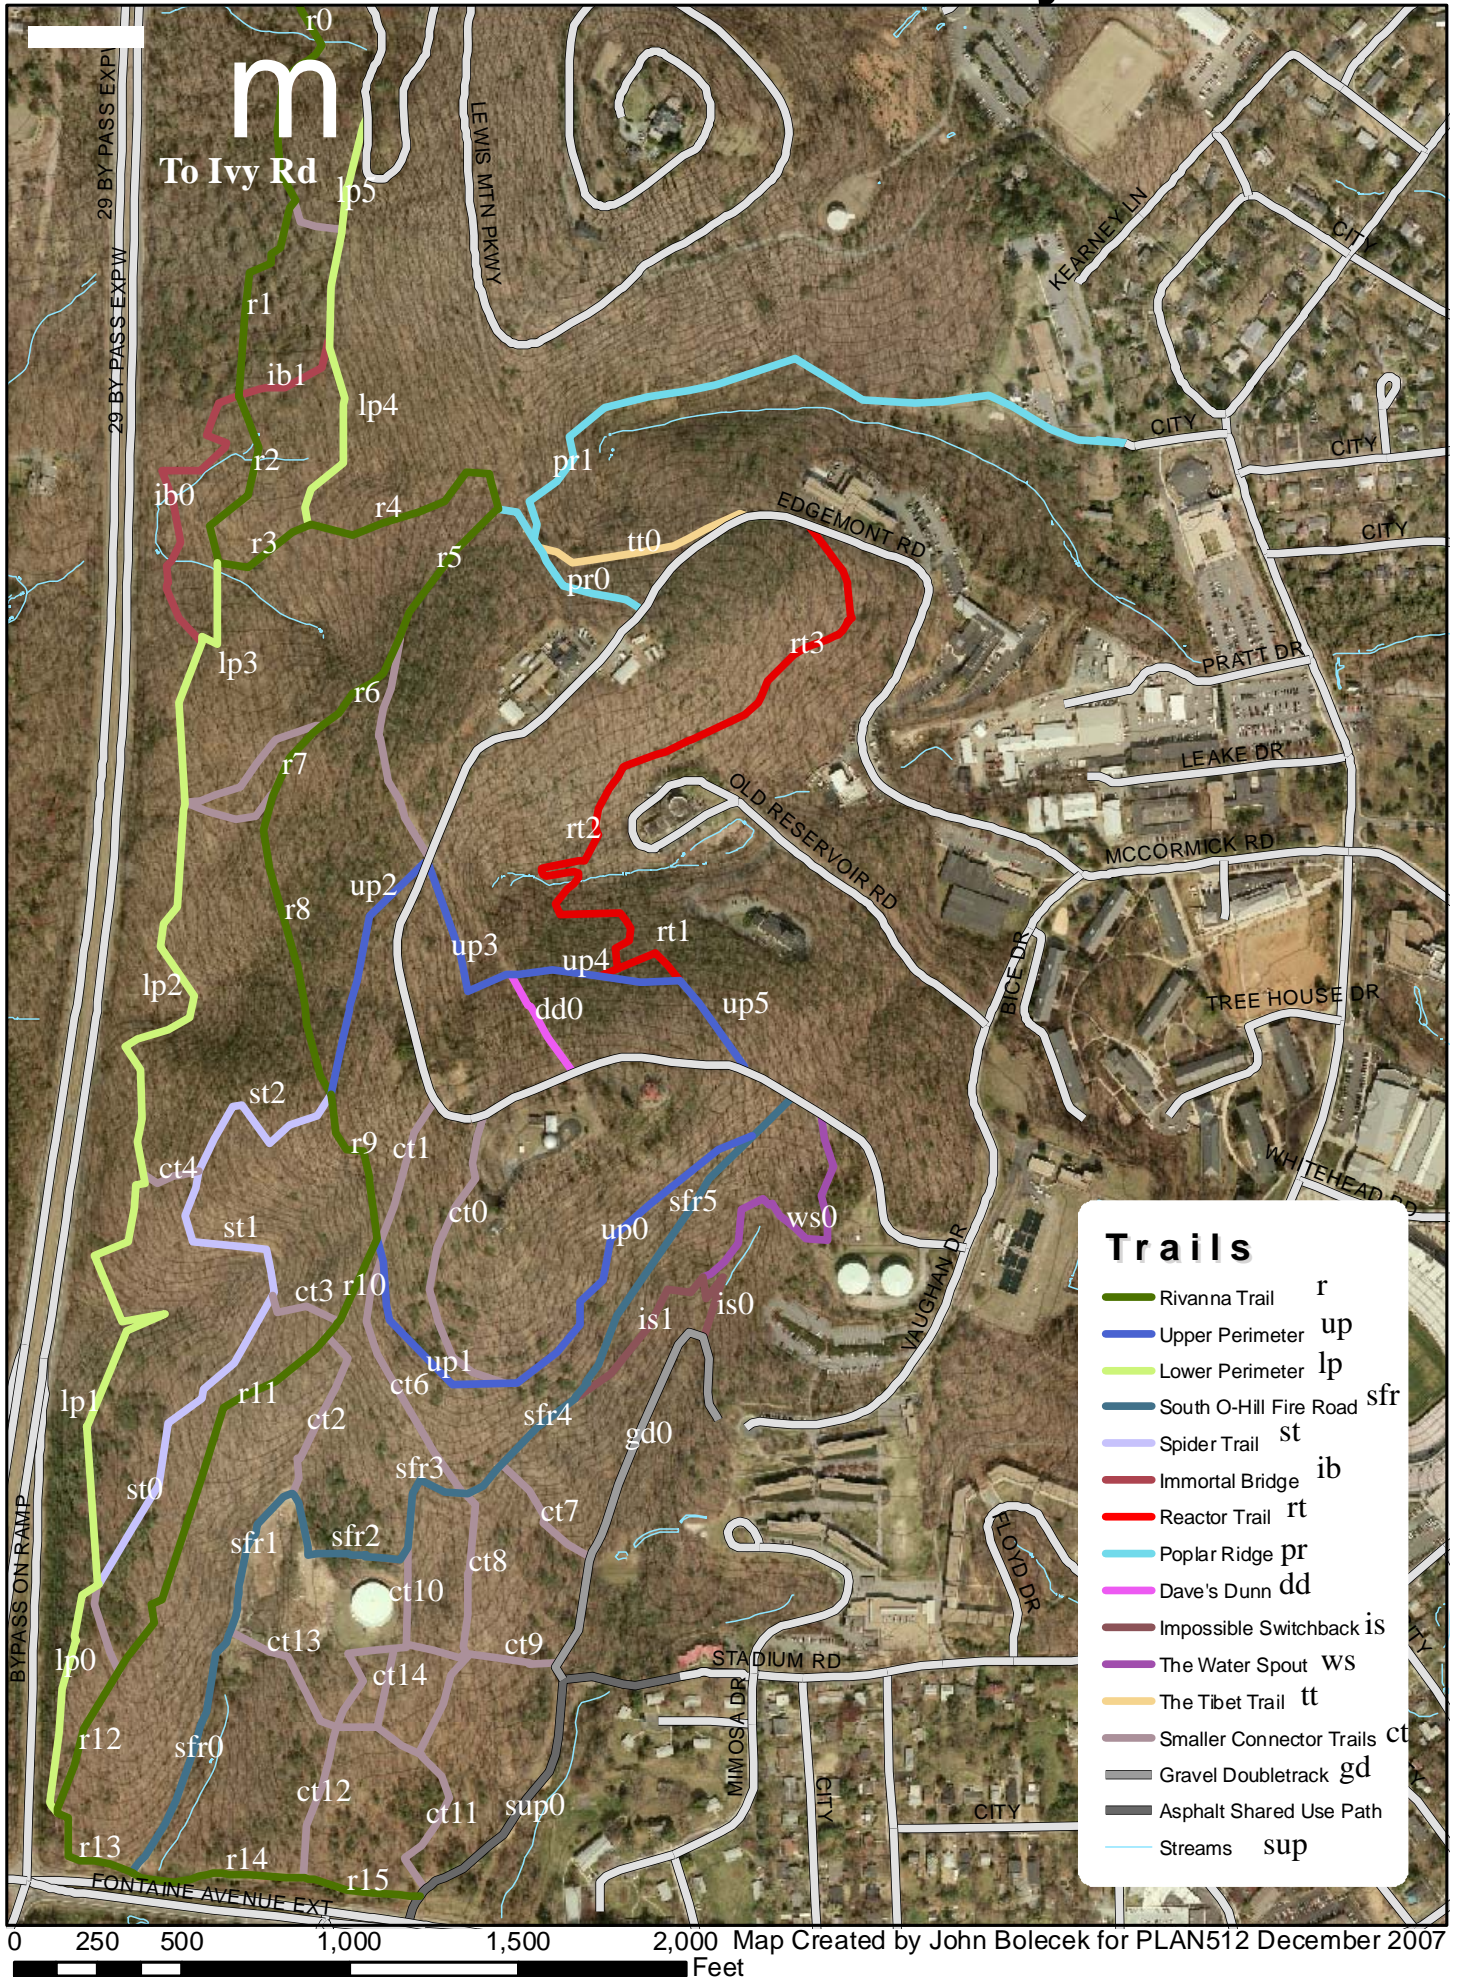

The Trails at Observatory Hill

Trails

	Rivanna Trail	r
	Upper Perimeter	up
	Lower Perimeter	lp
	South O-Hill Fire Road	sfr
	Spider Trail	st
	Immortal Bridge	ib
	Reactor Trail	rt
	Poplar Ridge	pr
	Dave's Dunn	dd
	Impossible Switchback	is
	The Water Spout	ws
	The Tibet Trail	tt
	Smaller Connector Trails	ct
	Gravel Doubletrack	gd
	Asphalt Shared Use Path	
	Streams	sup